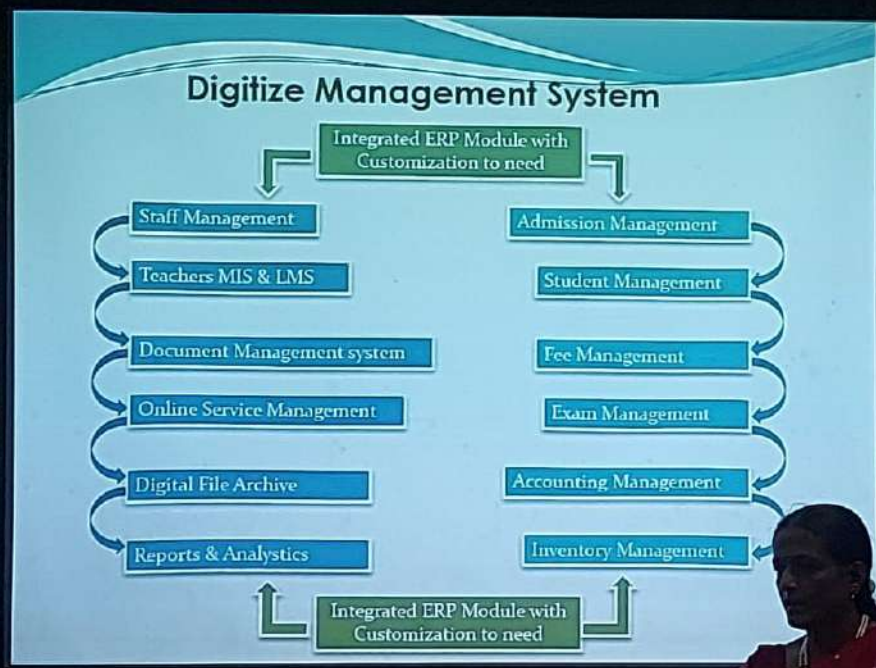

24/11/23 01:24 PM GMT +05:30

 **GPS Map Camera**

Mumbai, Maharashtra, India

White Benches ,R.A.Podar College Of Commerce & Economics, L.N. Road, Matunga,
2VF2+V3W, Central Railway, Matunga East, Mumbai, Maharashtra 400019, India