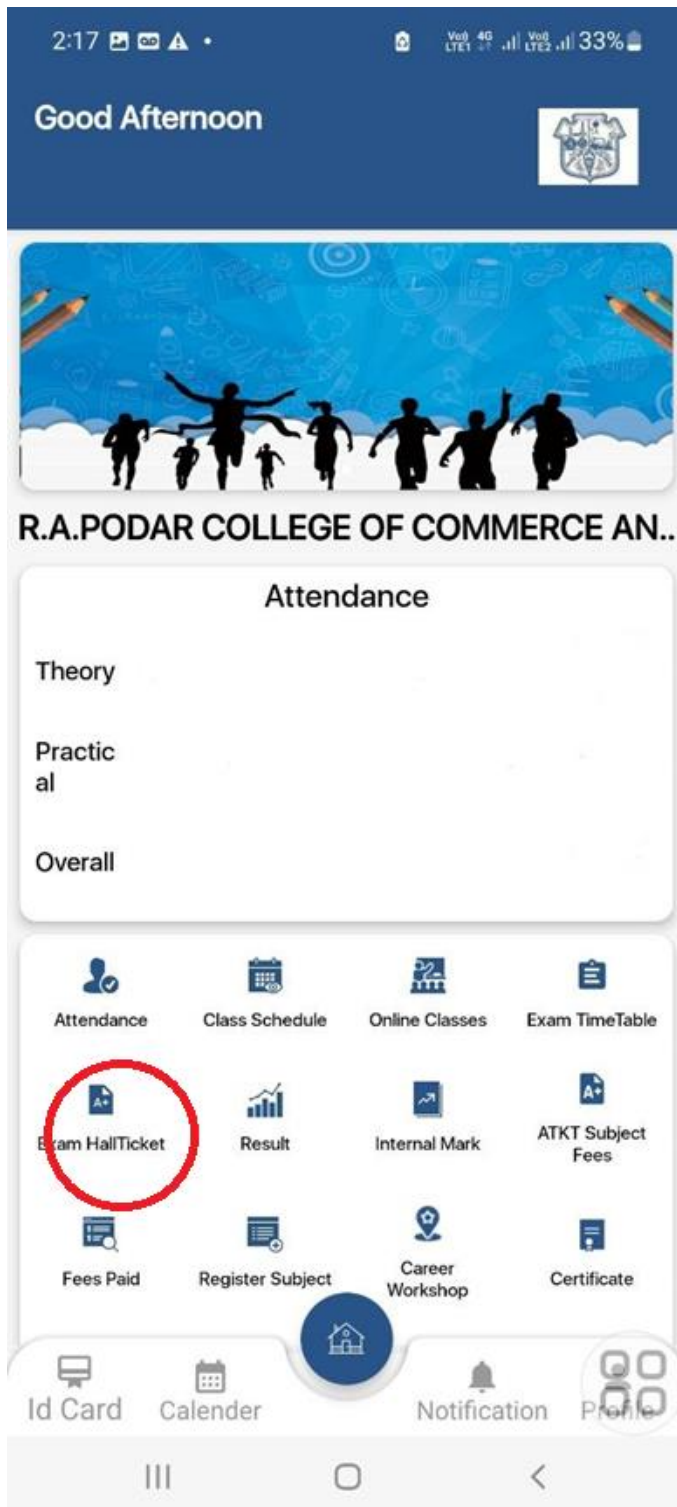

### STEP 3

AFTER CLCIKING ON FORGOT PASSWORD IN EARLIER STEP ENTER YOUR REGISTERED MOBILE NUMBER AND CLICK ON SEND PASSWORD.

## GET USERNAME AND PASSWORD

We just read your registered mobile or email address number to send you login details.

OR

Send Password

[<<<Back](#)

## STEP 4

AFTER LOGIN THE DASHBOARD WILL LOOK LIKE THIS.

CLICK ON EXAM HALLTICKET TAB.